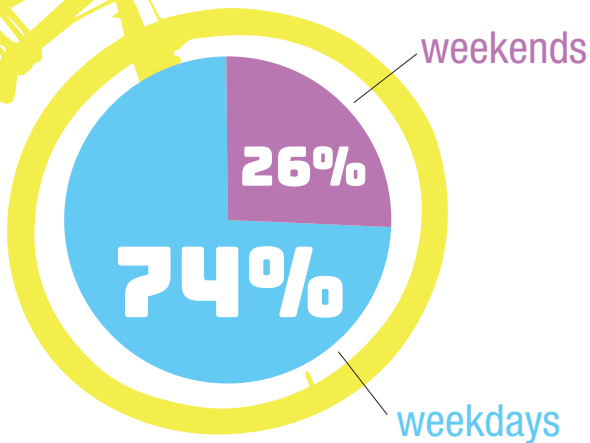

WHEN DO BICYCLIST CRASHES MOST OFTEN OCCUR?

Season

67%

of all crashes occur
May through September

Day of Week

Time of Day

Weekdays

2PM-6PM

Weekends

11AM-4PM

WatchForMeCT.org